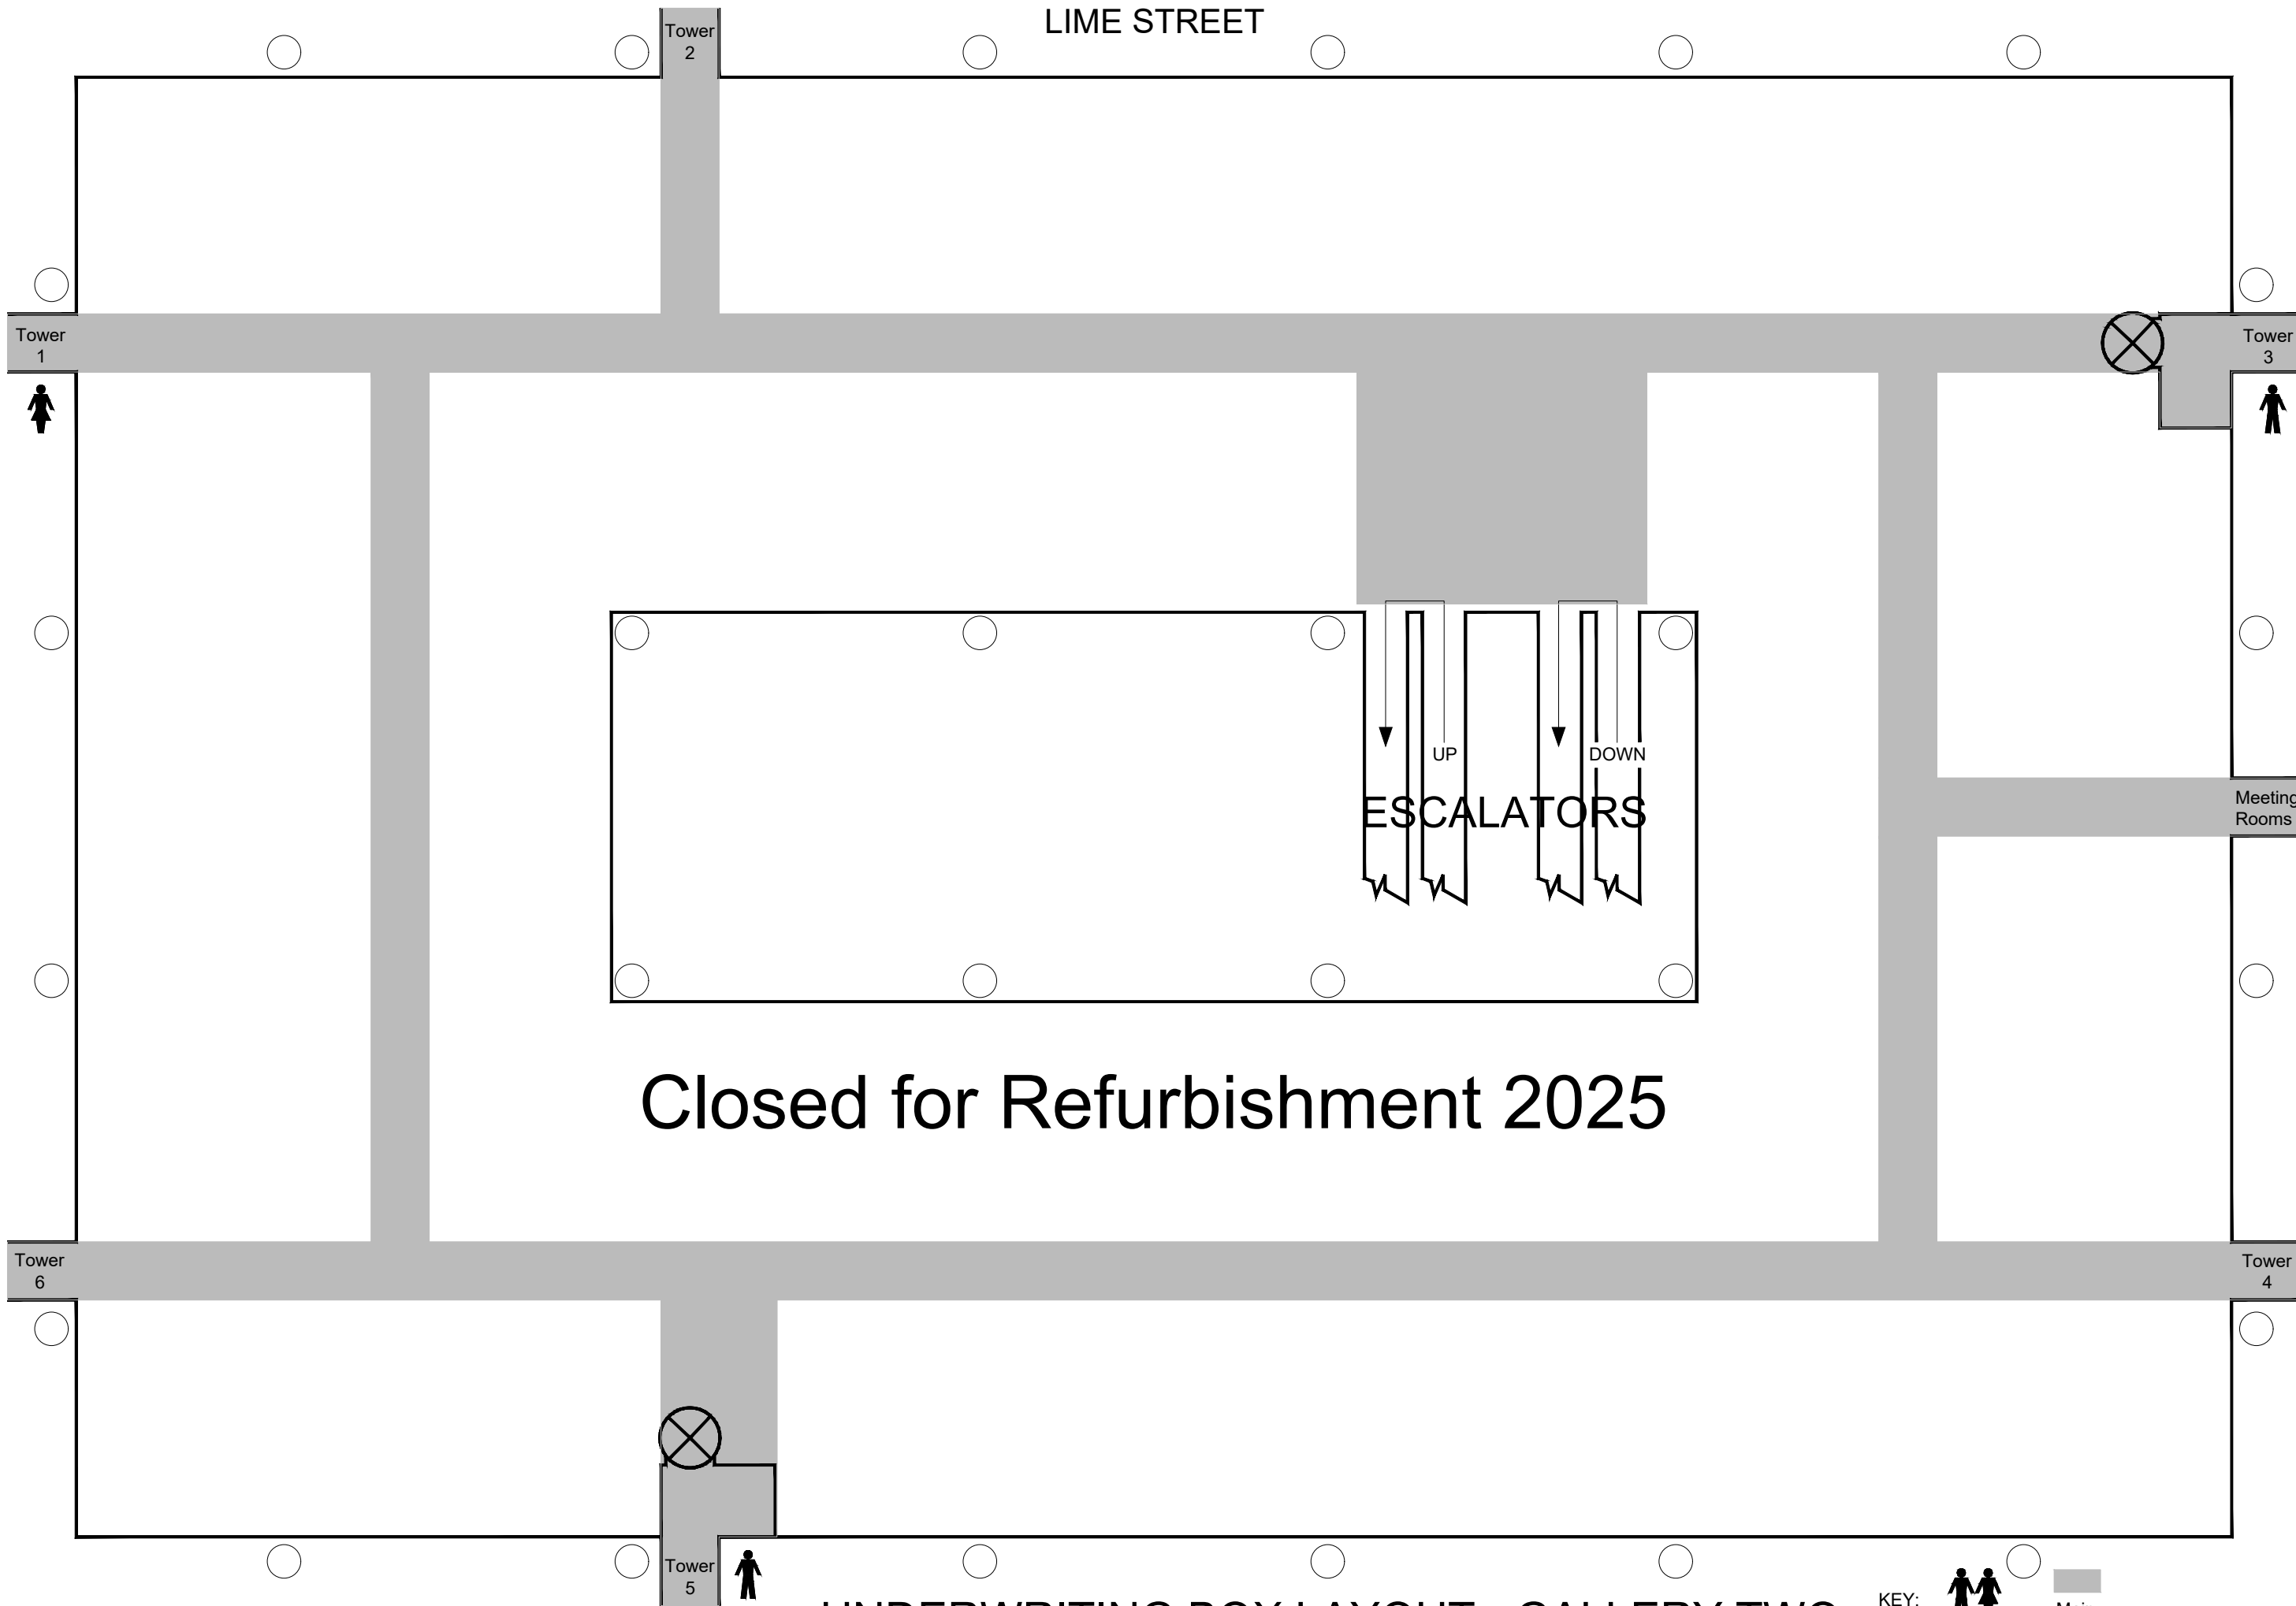

LIME STREET

Closed for Refurbishment 2025

ESCALATORS

Meeting Rooms

UNDERWRITING BOX LAYOUT - GALLERY TWO

KEY:

- WC
- Main Walkway