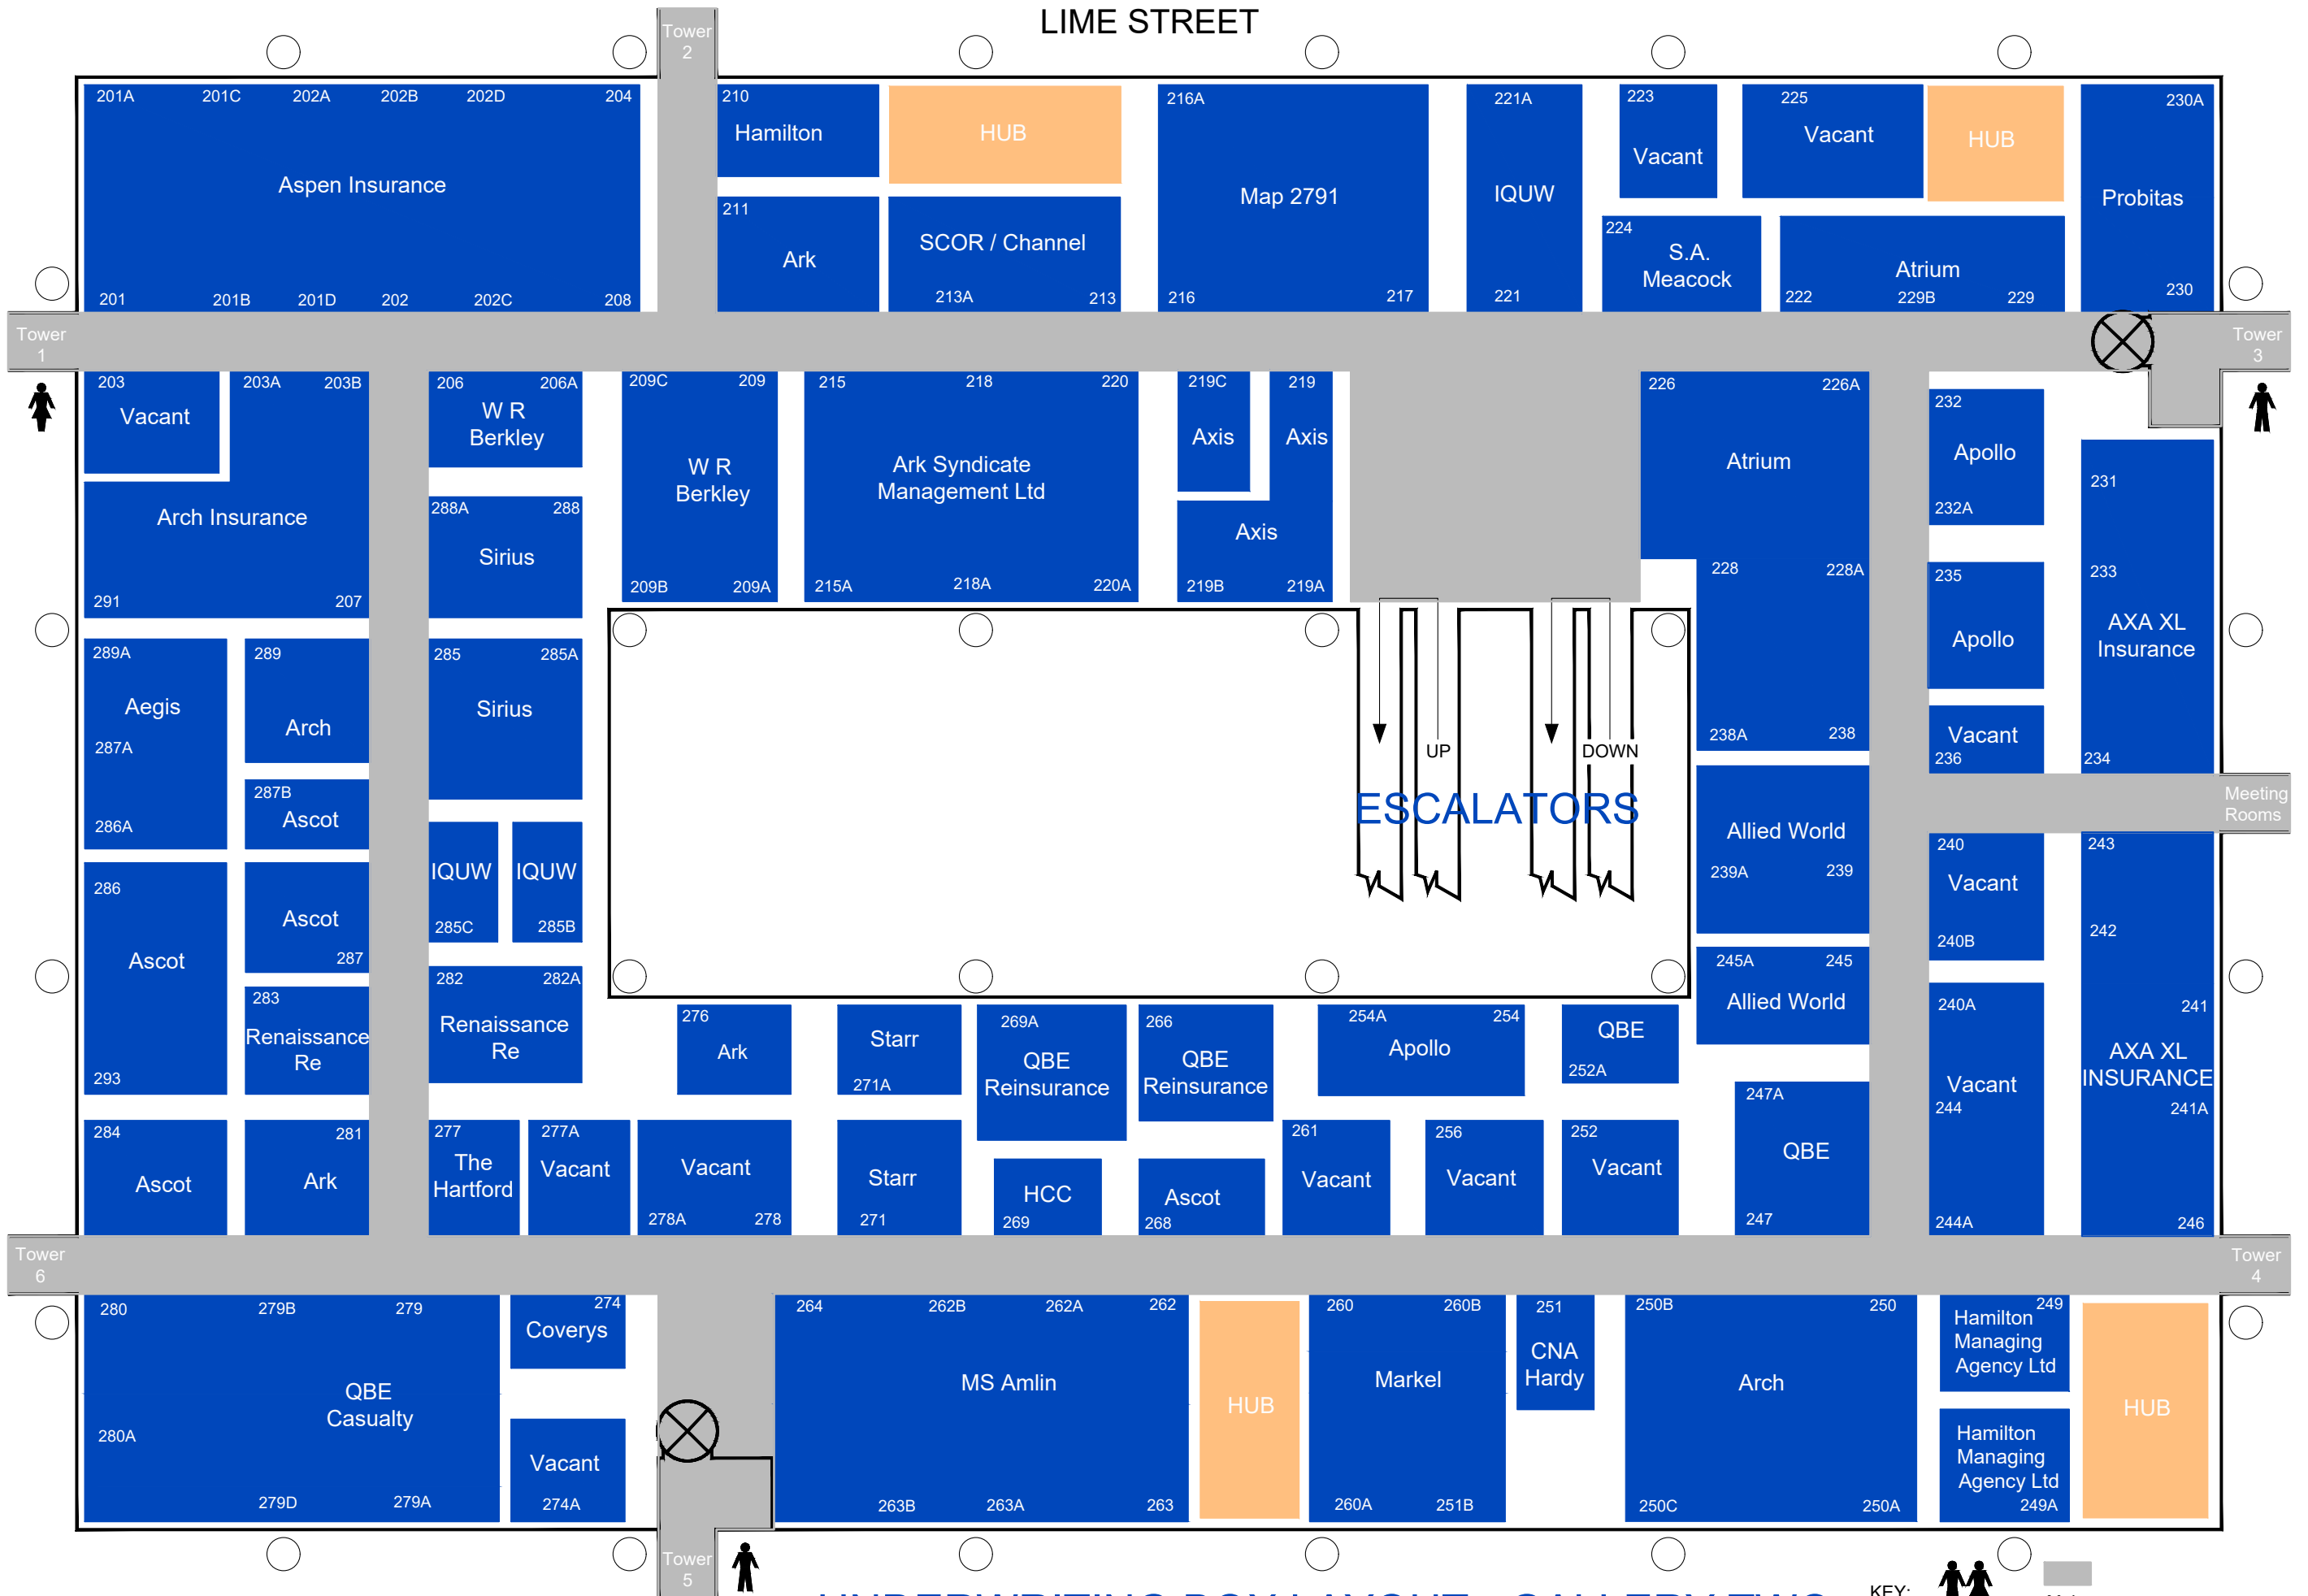

LIME STREET

UNDERWRITING BOX LAYOUT - GALLERY TWO

KEY: WC Main Walkway