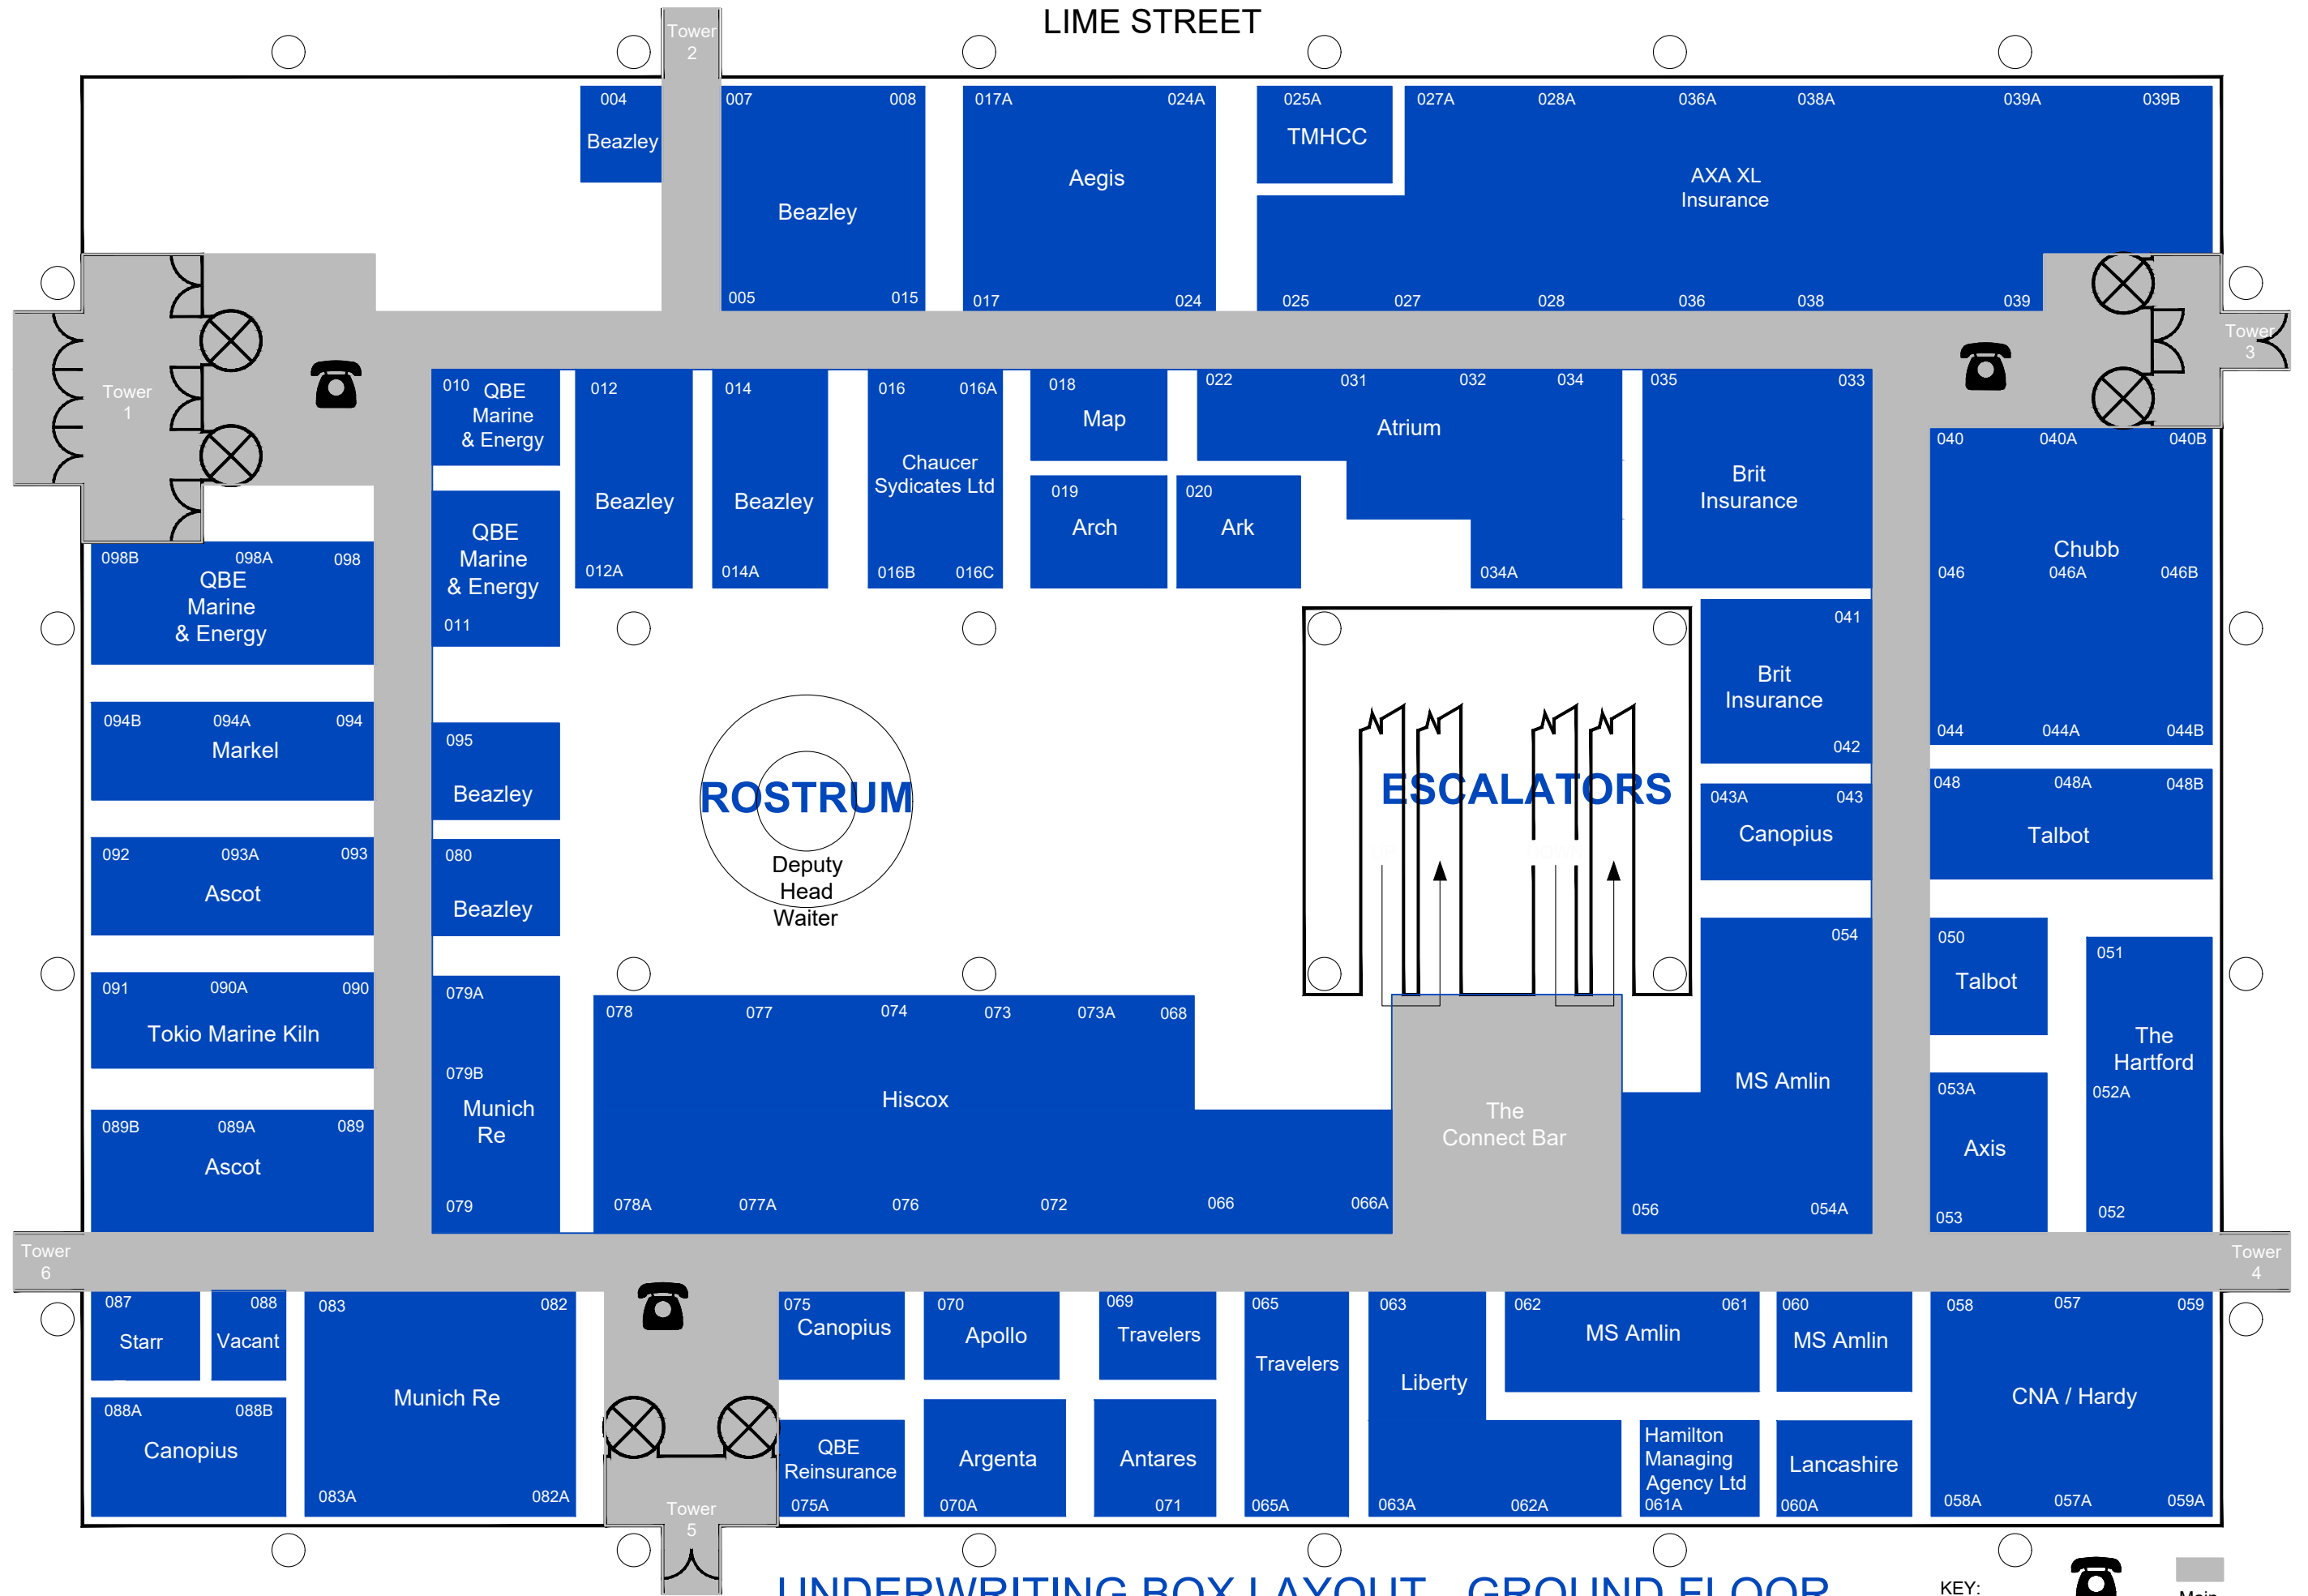

LIME STREET

UNDERWRITING BOX LAYOUT - GROUND FLOOR

KEY: