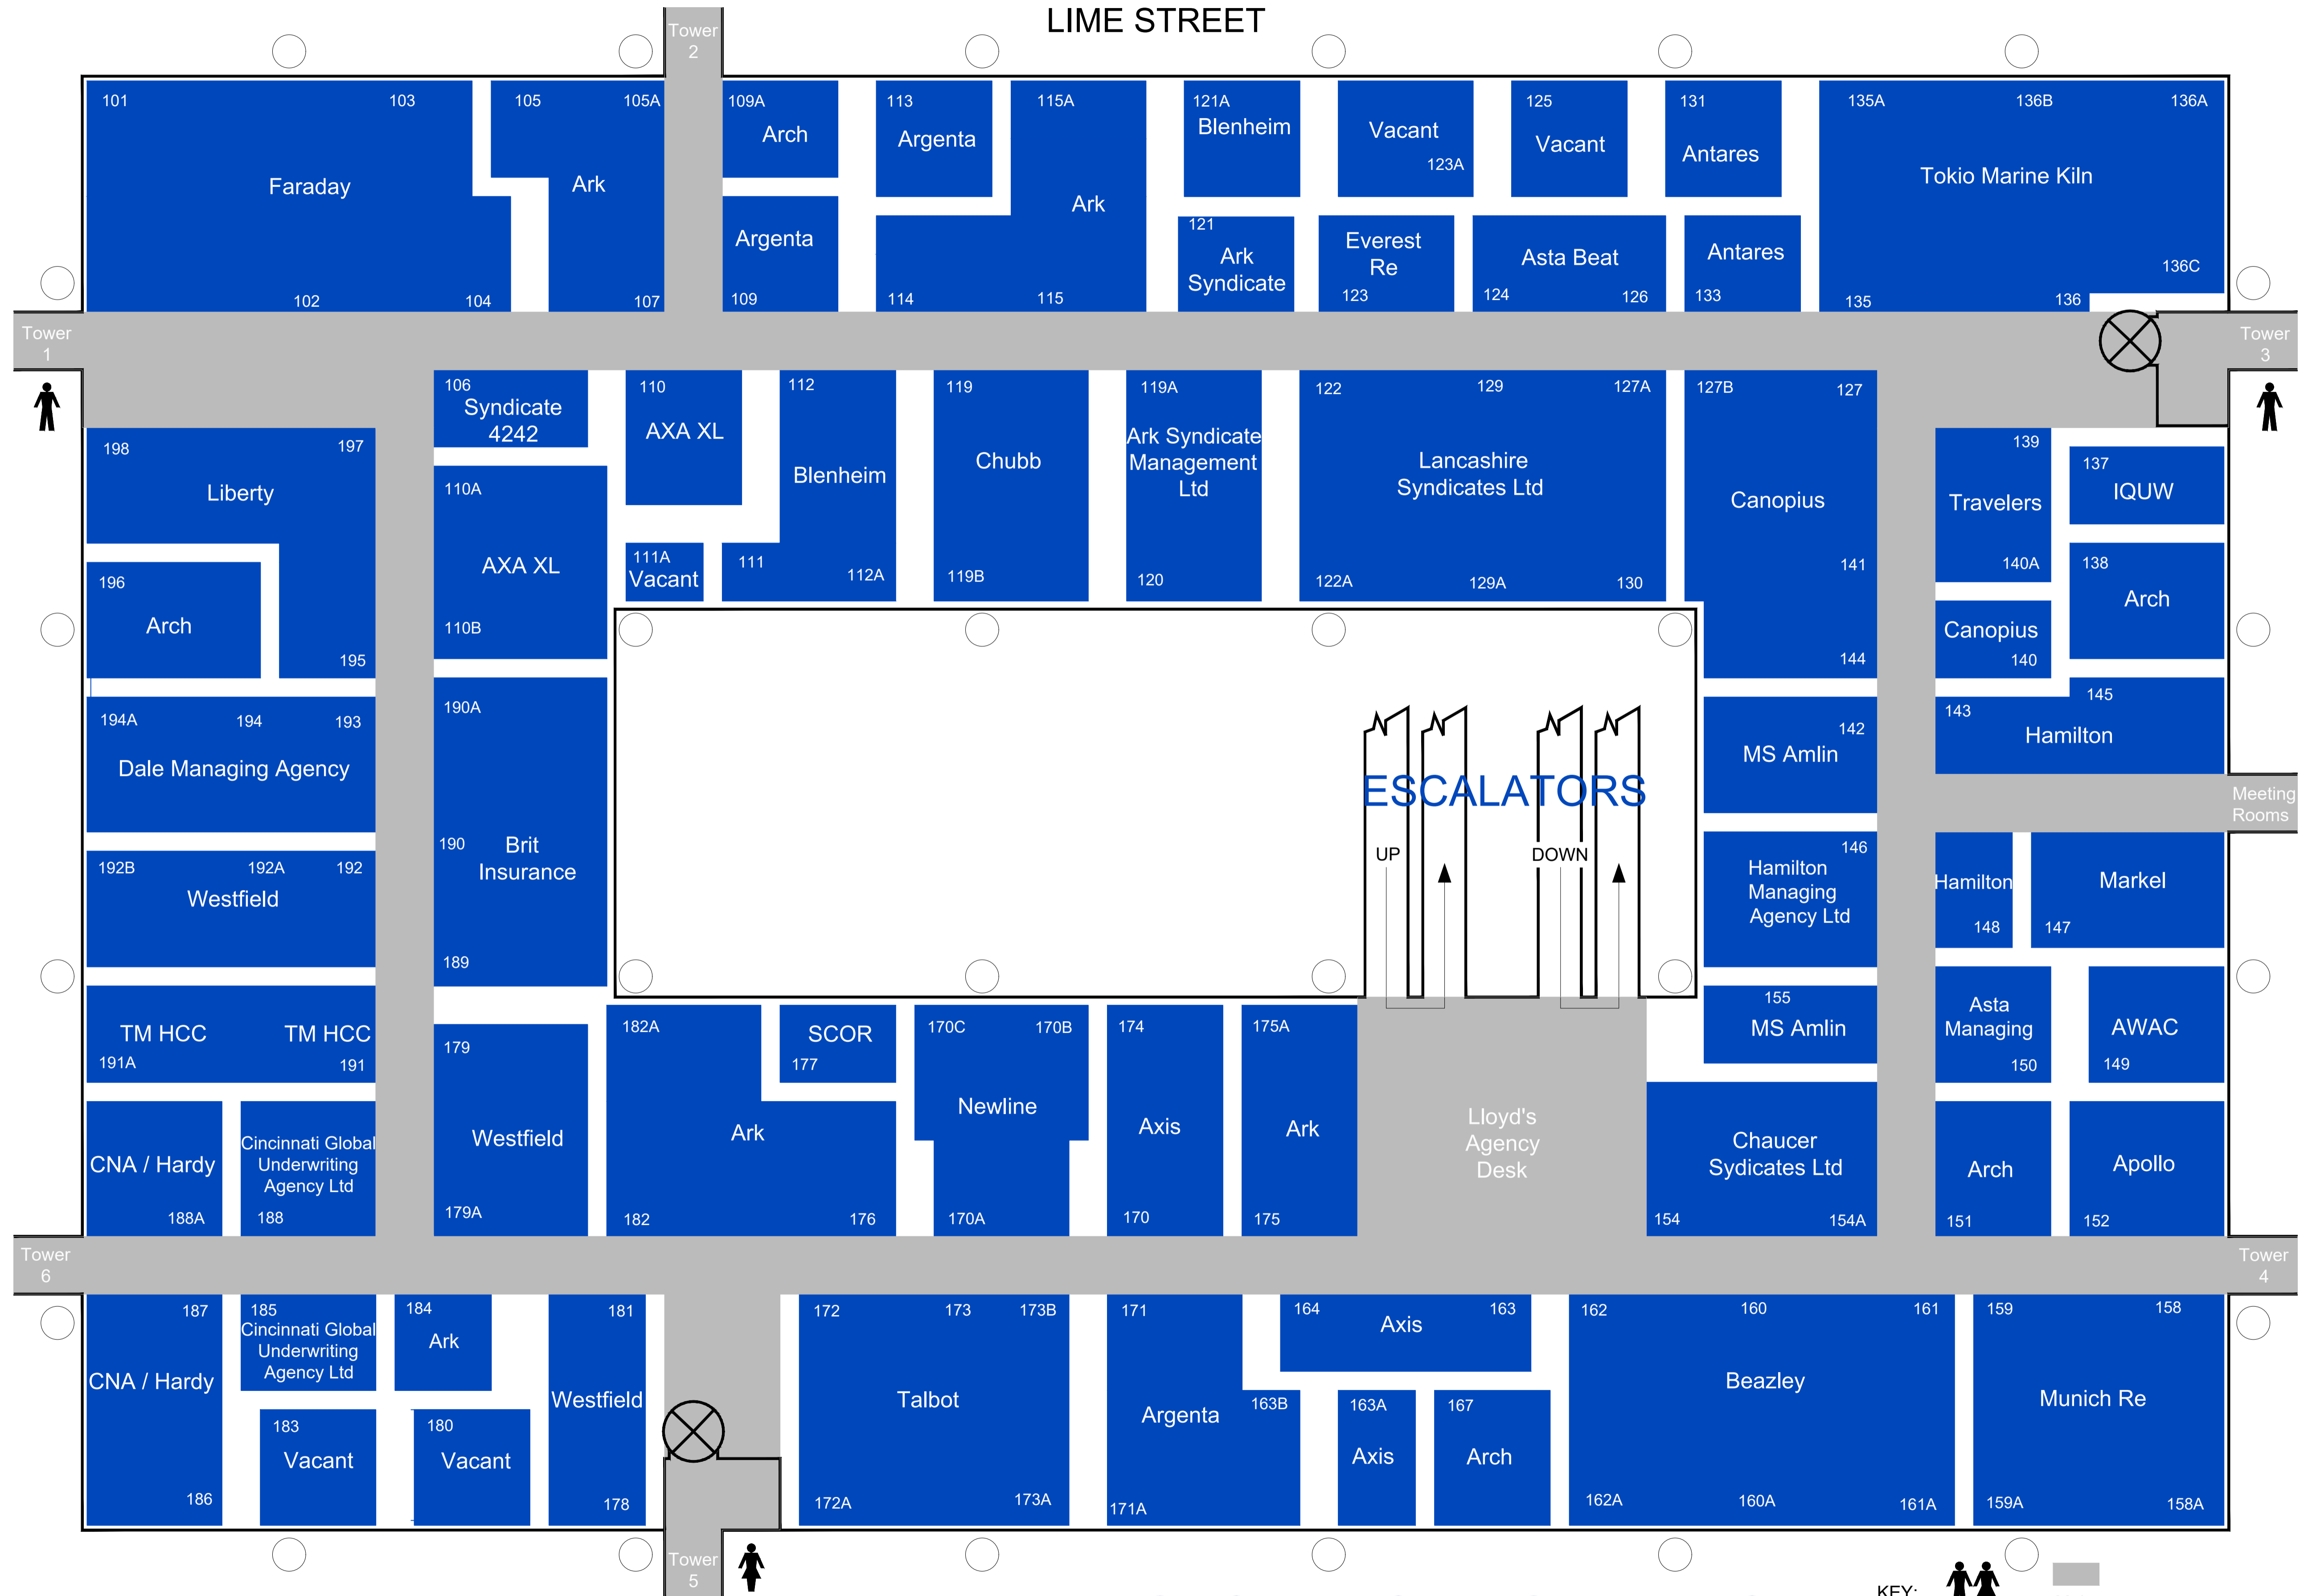

LIME STREET

1

UNDERWRITING BOX LAYOUT - GALLERY ONE

KEY: WC Main Walkway