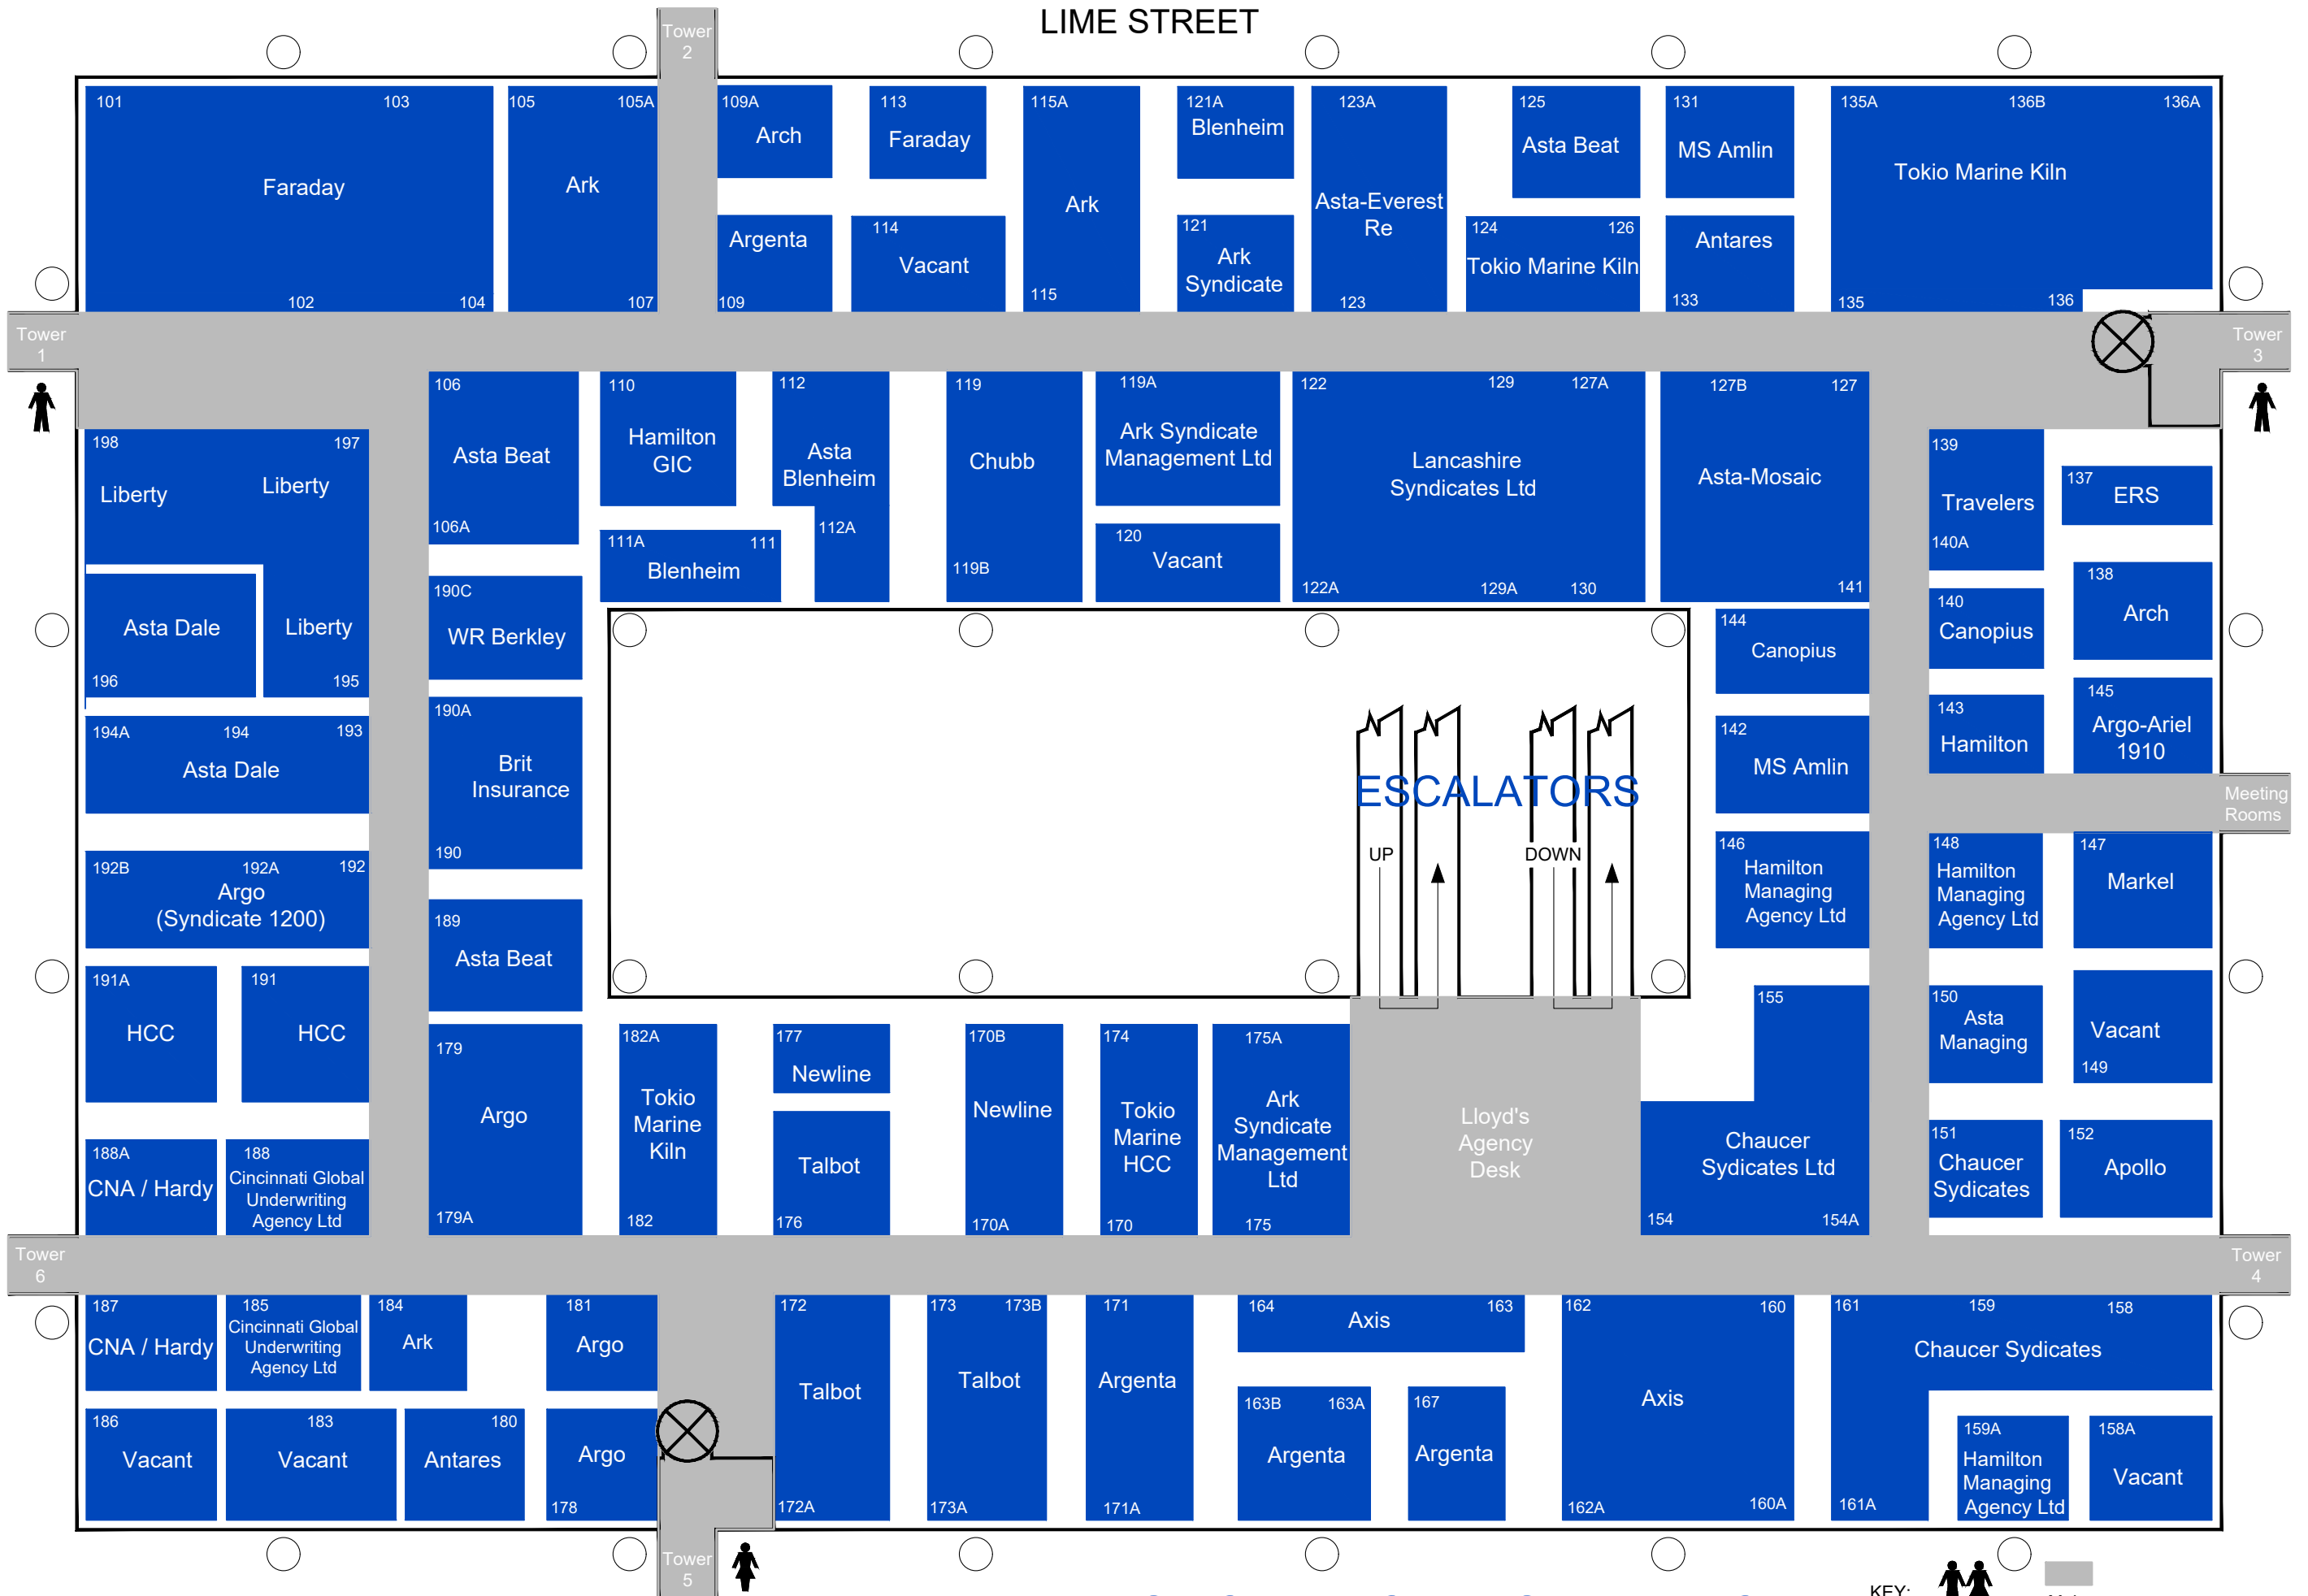

LIME STREET

1

UNDERWRITING BOX LAYOUT - GALLERY ONE

KEY: WC Main Walkway