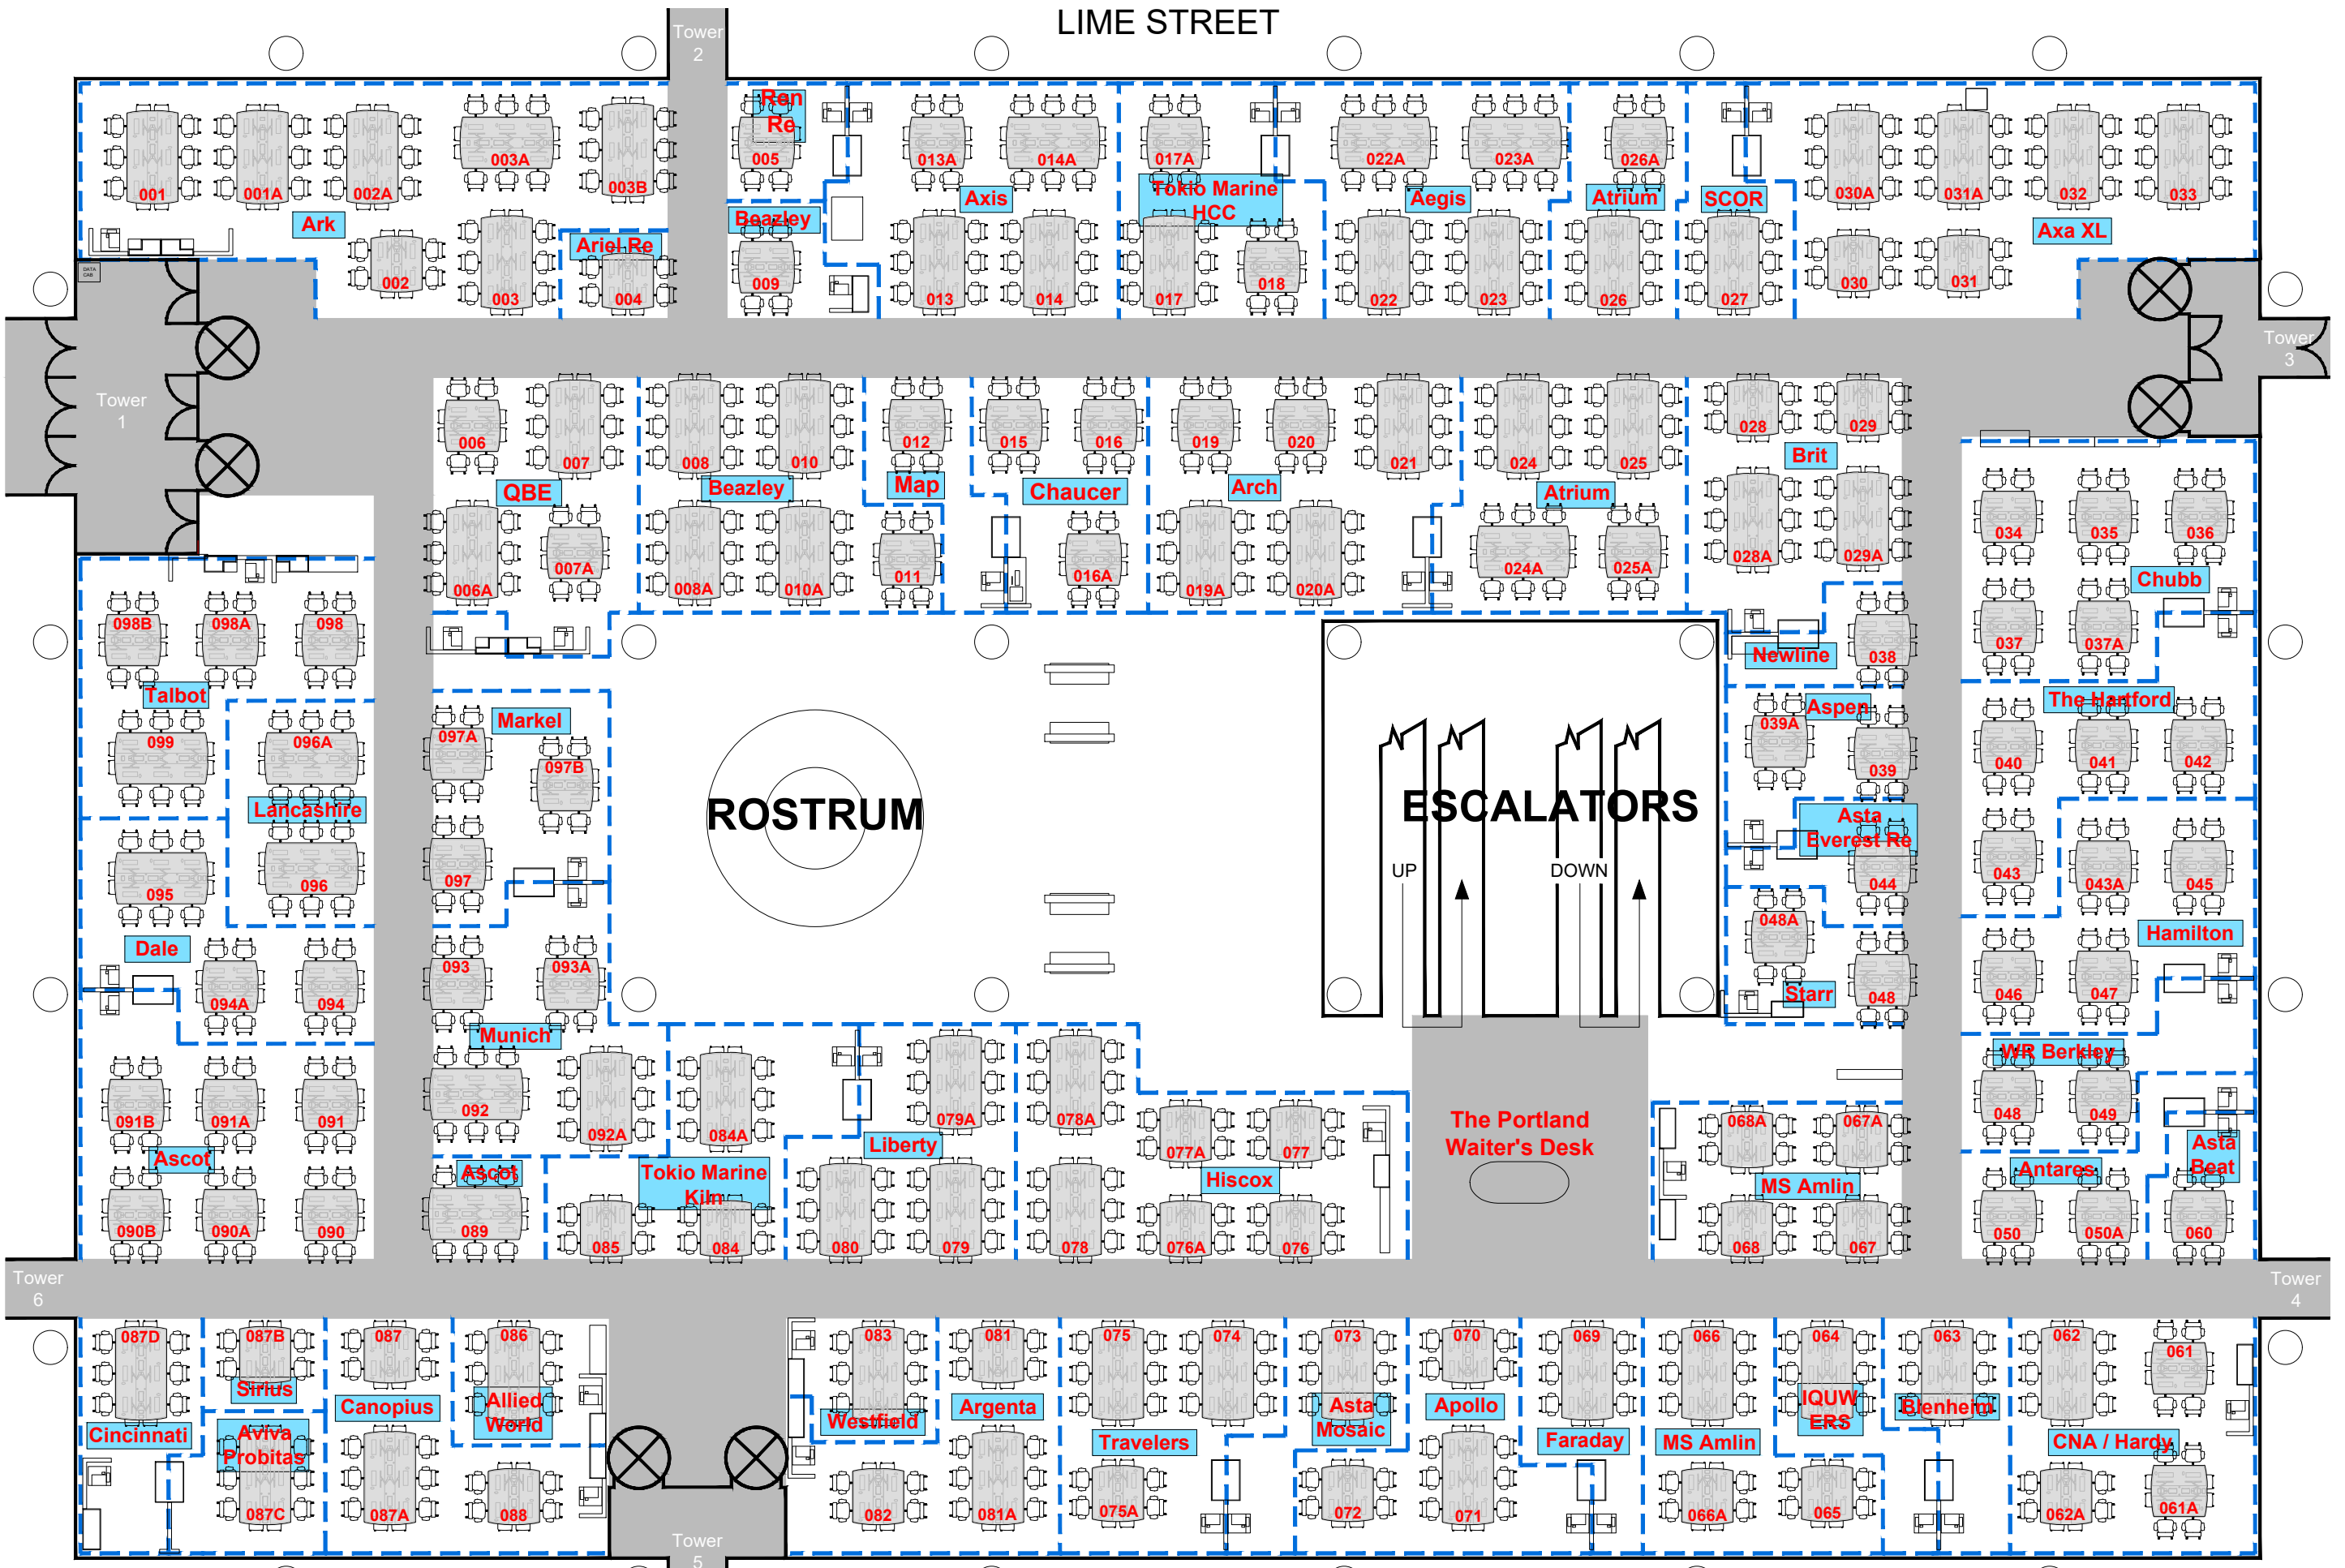

LIME STREET

UNDERWRITING BOX LAYOUT - GROUND FLOOR

KEY: Main Walkway